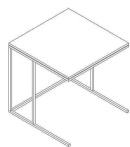

■ T149M84

■ T149XX3

■ T149XX4

■ T149MX1

SCHEMA'S

SQUARE CORNER

60cm x 60cm H 60cm
23,62" x 23,62" H 23,62"

SQUARE CENTRAL

105cm x 105cm H 40cm
41,34" x 41,34" H 15,75"

ROUND CENTRAL

110cm H 40cm
43,31" H 15,75"

FINISHINGS

Frame finishing

CHROME

BLACK CHROME

Top finishing