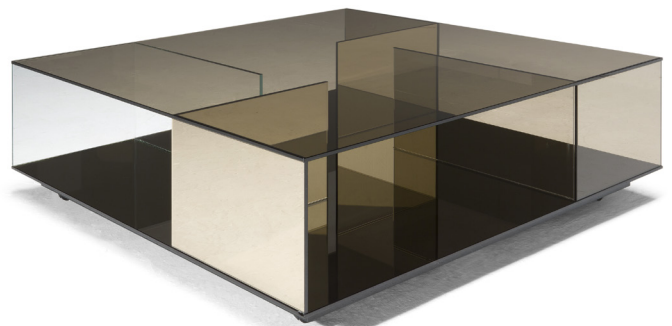

■ T140V00

■ T140V41

■ T140VX1

■ T140VM1

■ T140VH3

■ T140VM4

SCHEMA'S

SQUARE CORNER

60cm x 60cm H 42cm
23,62" x 23,62" H 16,54"

60cm x 60cm H 70cm
23,62" x 23,62" H 27,56"

SQUARE CENTRAL

100cm x 100cm H 34cm
39,37" x 39,37" H 13,39"

RECTANGULAR CENTRAL

85cm x 125cm H 34cm
33,46" x 49,21" H 13,39"

FINISHINGS

Frame finishing

BRONZE

SMOKE

TRANSPARENT

TRANSPARENT
BLUE VIOLET

TRANSPARENT
BRONZE YELLOW

Top finishing