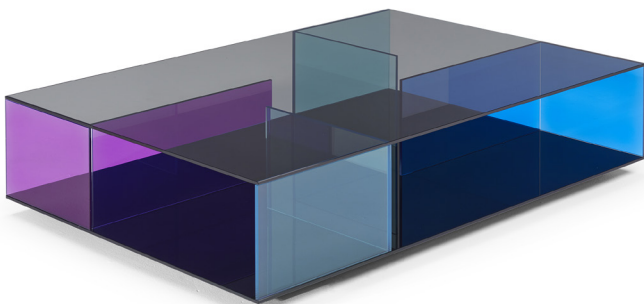

■ T140V00

■ T140V41

■ T140VX1

■ T140VM1

■ T140VH3

■ T140VM4

SCHEMA'S

SQUARE CORNER

60cm x 60cm H 42cm
23,62" x 23,62" H 16,54"

60cm x 60cm H 70cm
23,62" x 23,62" H 27,56"

SQUARE CENTRAL

100cm x 100cm H 34cm
39,37" x 39,37" H 13,39"

RECTANGULAR CENTRAL

85cm x 125cm H 34cm
33,46" x 49,21" H 13,39"

FINISHINGS

Frame finishing

BRONZE

SMOKE

TRANSPARENT

TRANSPARENT
BLUE VIOLET

TRANSPARENT
BRONZE YELLOW

Top finishing