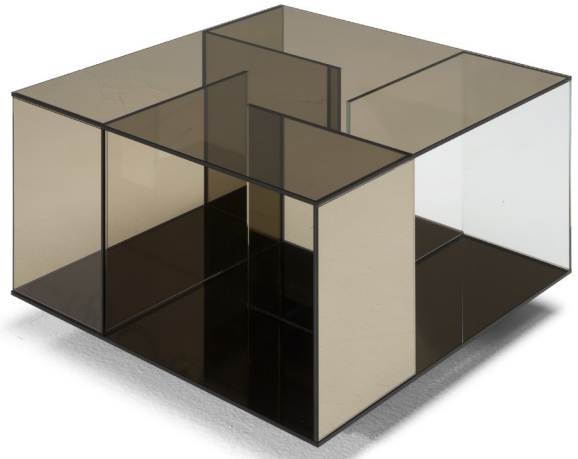

■ T140V00

■ T140V41

■ T140VX1

■ T140VM1

■ T140VH3

■ T140VM4

SCHEMA'S

SQUARE CORNER

60cm x 60cm H 42cm
23,62" x 23,62" H 16,54"

60cm x 60cm H 70cm
23,62" x 23,62" H 27,56"

SQUARE CENTRAL

100cm x 100cm H 34cm
39,37" x 39,37" H 13,39"

RECTANGULAR CENTRAL

85cm x 125cm H 34cm
33,46" x 49,21" H 13,39"