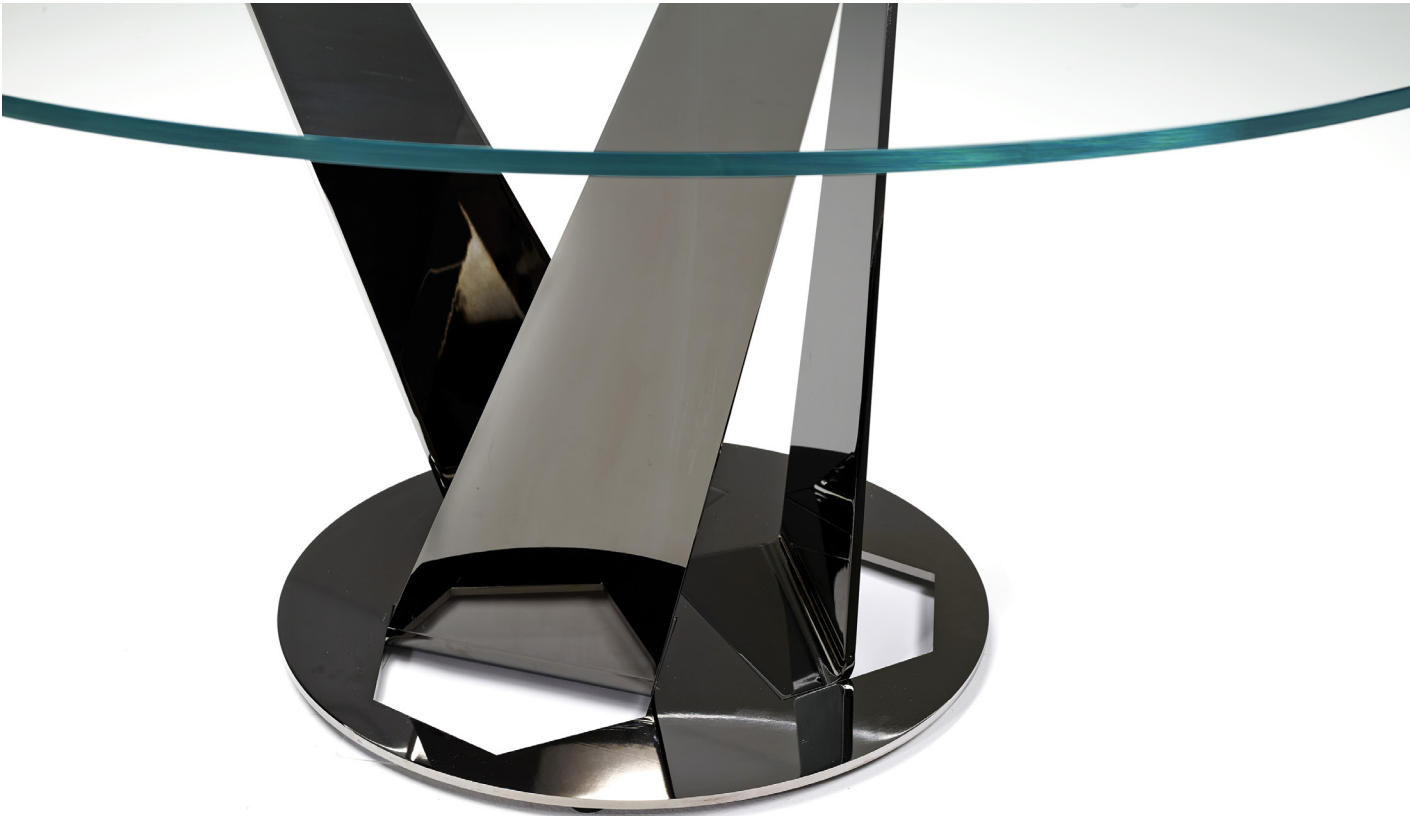

■ E012MWW

■ E012MWW